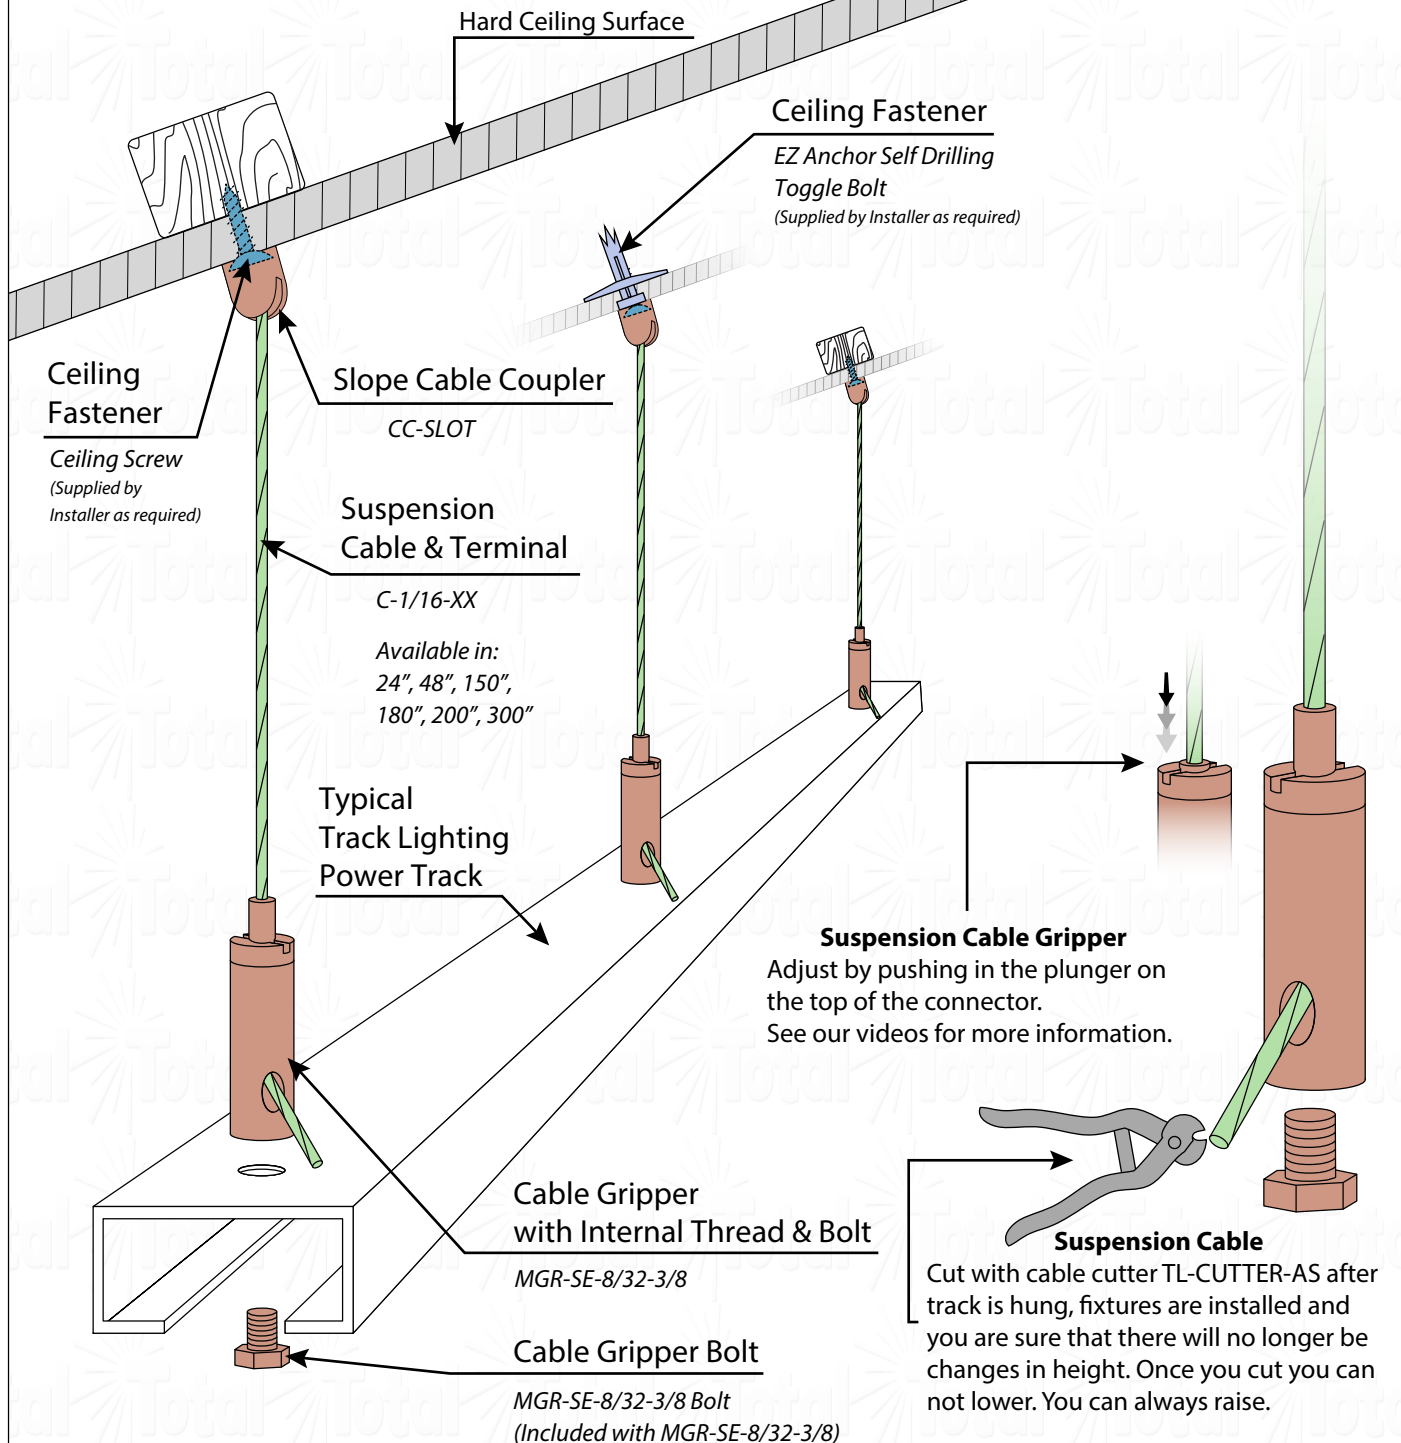

# Track Lighting Suspension System

Installation for sloped hard flat ceilings, concrete, wood, drywall, etc.