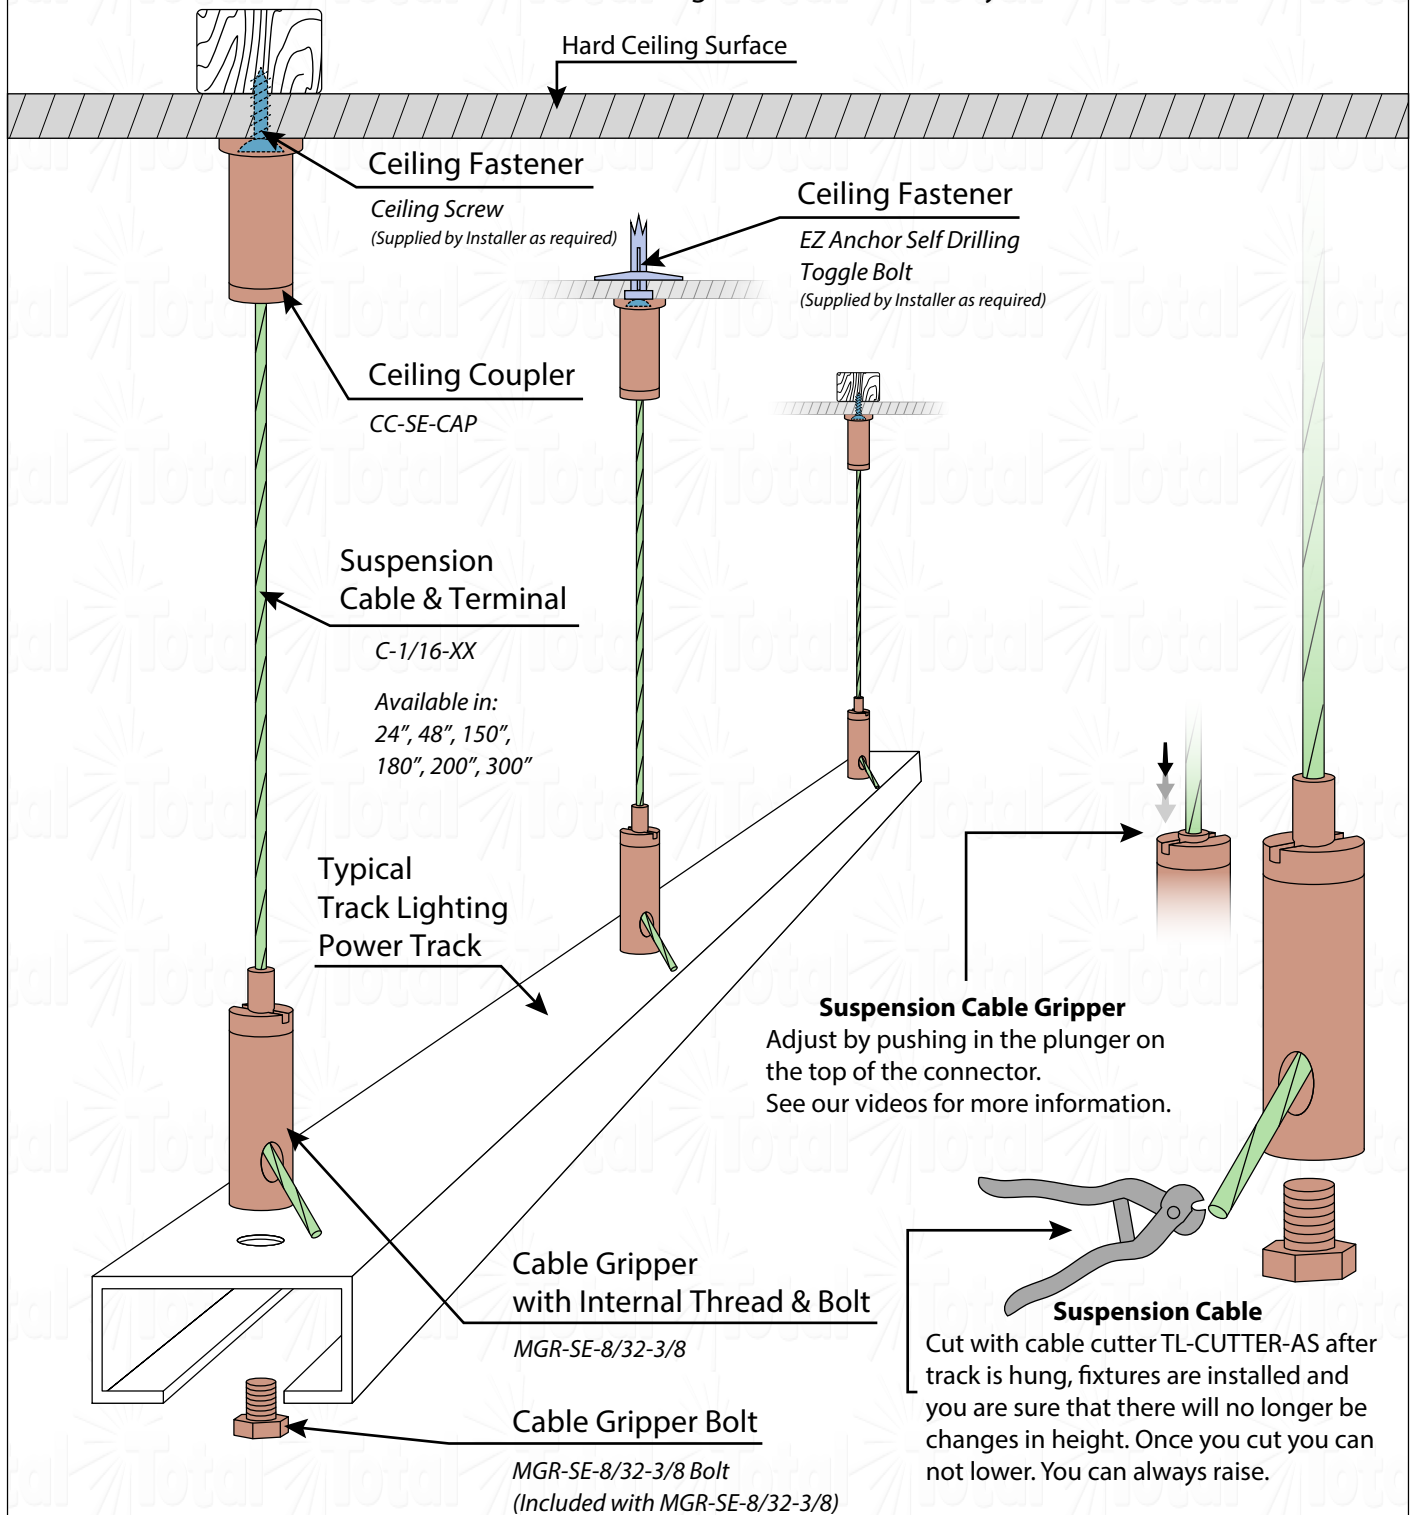

Track Lighting Suspension System

Installation for hard flat ceilings, concrete, wood, drywall, etc.

Contact Us

Email:
Support@TotalLightingSupply.com
Phone:
(847) 868-2512