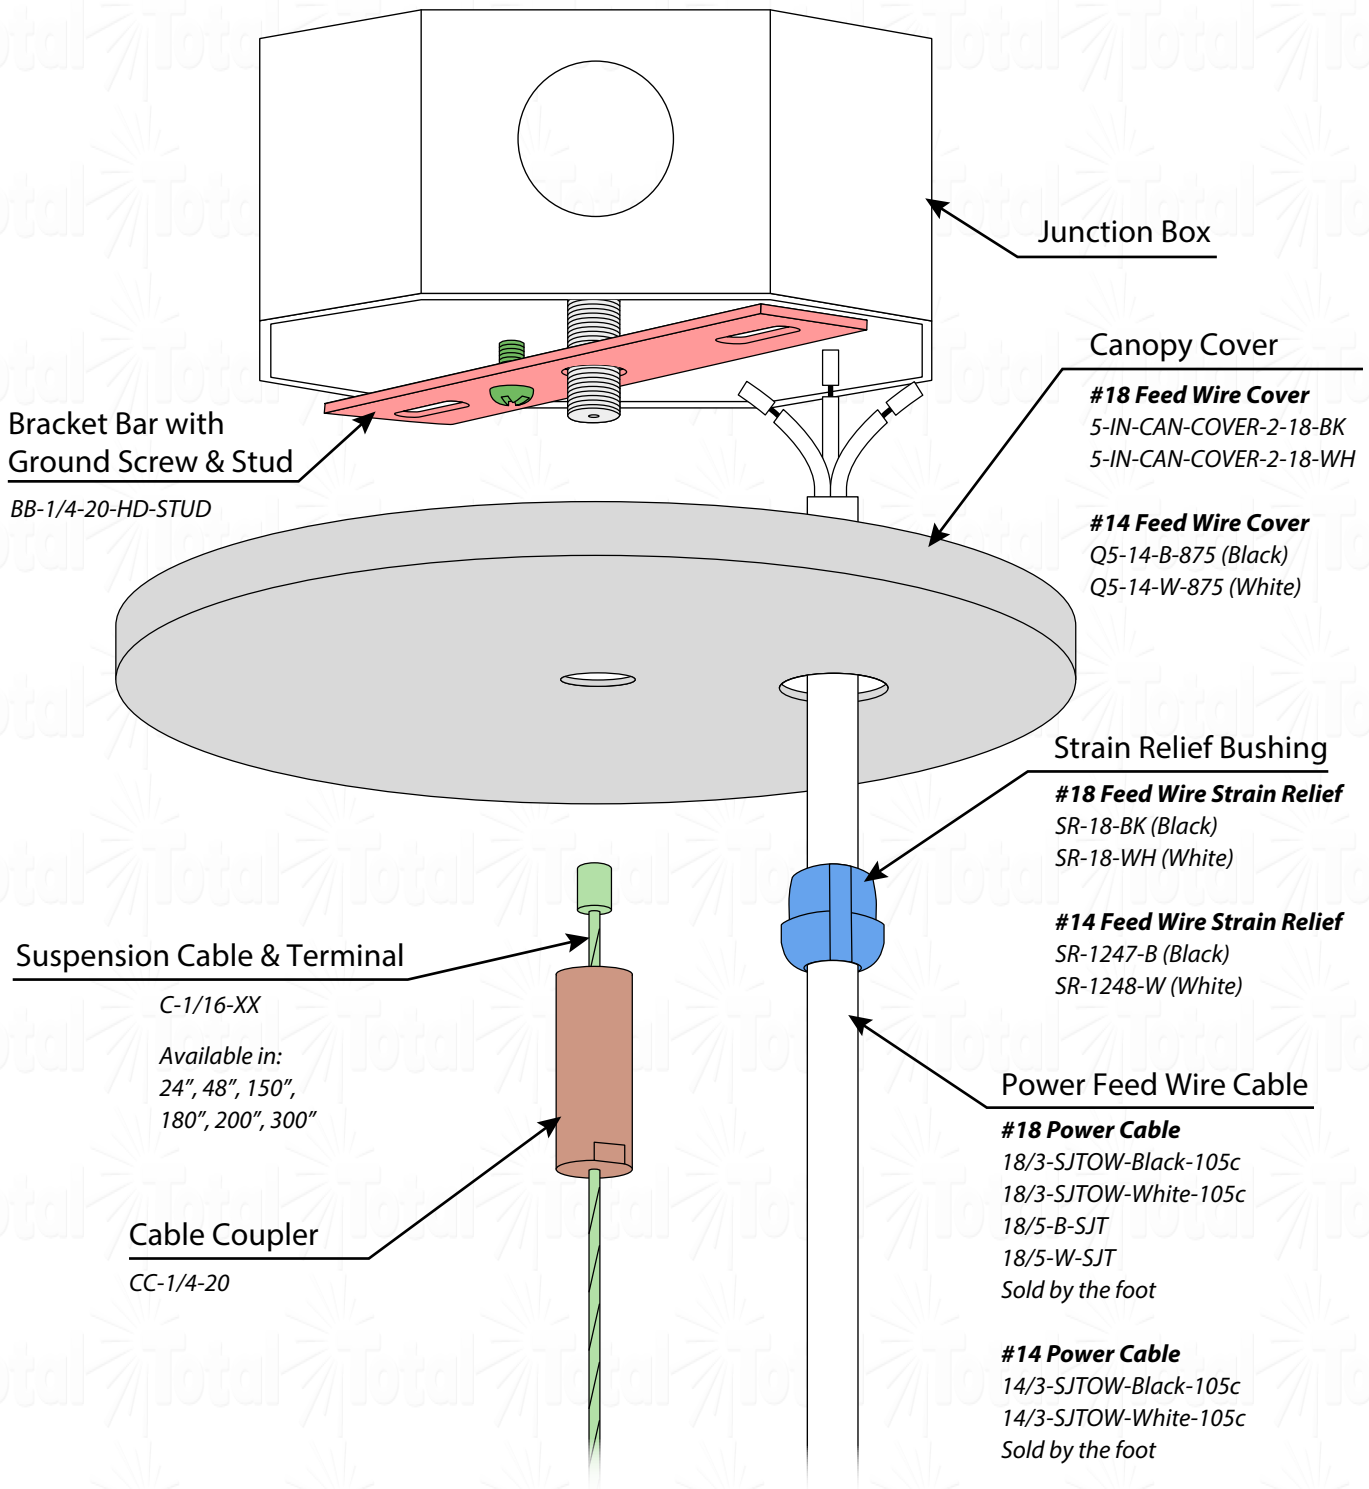

Suspension System Junction Box Feed Detail for #18 and #14 Gauge Feed Wire

Before choosing #18 or #14 wire size see notes on both gauges at this link

Contact Us

Email:
Support@TotalLightingSupply.com
Phone:
(847) 868-2512