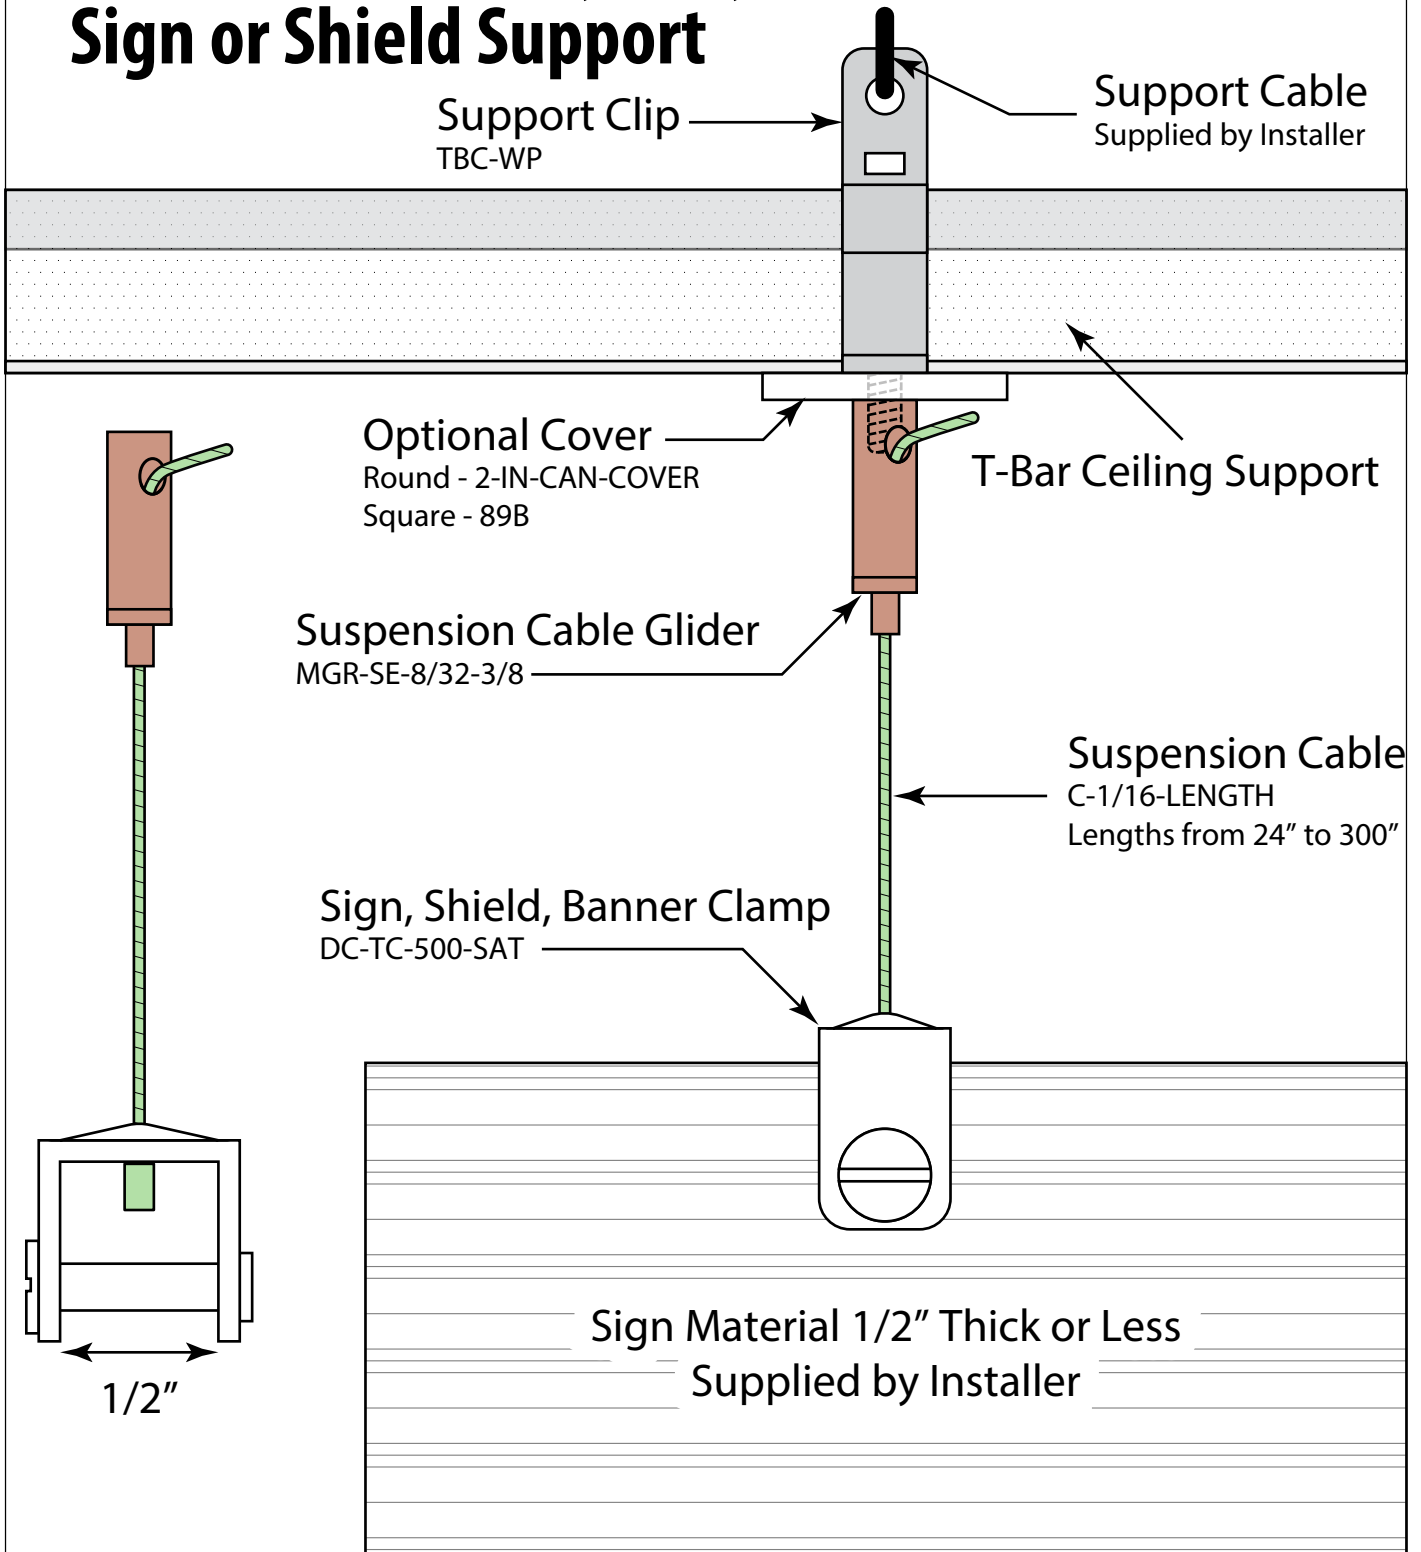

Drop Ceiling Heavy Duty Suspended Sign or Shield Support

Contact Us

Email:
Support@TotalLightingSupply.com
Phone:
(847) 868-2512